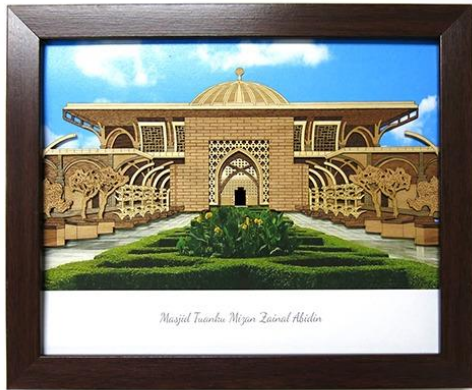

CUSTOM MADE DESIGN

CALL FOR PRICE

6R WALL DECO

CUSTOM MADE DESIGN

8R Wall Deco
Masjid Tuanku Mizan Zainal Abidin

CALL FOR PRICE

8R WALL DECO
PRIME MINISTER OFFICE

CALL FOR PRICE

CUSTOM MADE DESIGN

GARDENS BY THE BAY WALLDECOR

CALL FOR PRICE

FRAME SIZE :
Aprox. 31 cm x 14.3 cm

CALL FOR PRICE

Packaging