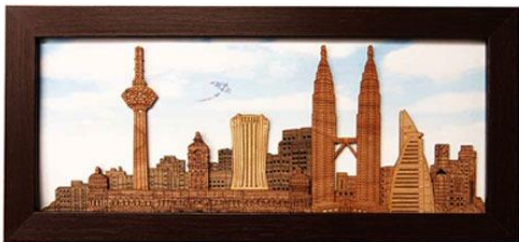

CUSTOM MADE DESIGN

GARDENS BY THE BAY WALLDECOR

CALL FOR PRICE

FRAME SIZE :
Aprox. 31 cm x 14.3 cm

CALL FOR PRICE

Packaging