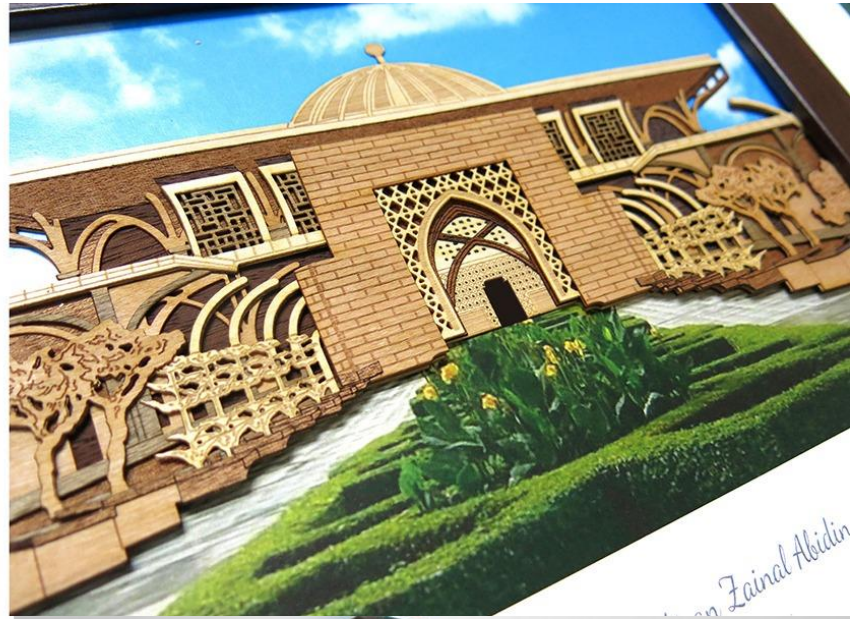

8R WALL DECO
PRIME MINISTER OFFICE

CALL FOR PRICE