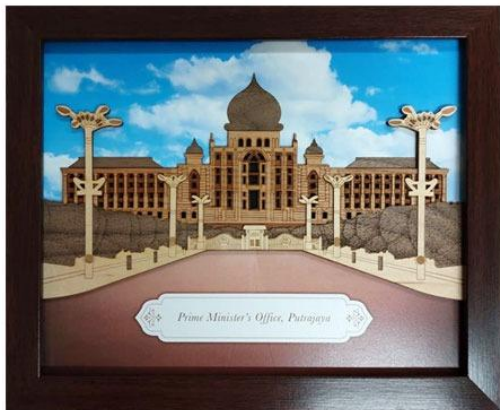

ADD RM6.00 FOR LOGO & WORDING
ADD RM4.00 FOR WORDING ONLY

CLIP BOOKMARK

RM9.00

SIZES :
• Approx 6cm x 7.5 cm / 6.4 cm x 6.4 cm

CUSTOM MADE DESIGN

ARKZ Retirement Condo Wall Deco

CALL FOR PRICE

CUSTOMISED WALL DECO

CUSTOM MADE DESIGN

CALL FOR PRICE

6R WALL DECO

CUSTOM MADE DESIGN

8R Wall Deco
Masjid Tuanku Mizan Zainal Abidin

CALL FOR PRICE

8R WALL DECO
PRIME MINISTER OFFICE

CALL FOR PRICE

CUSTOM MADE DESIGN

GARDENS BY THE BAY WALLDECOR

CALL FOR PRICE

FRAME SIZE :
Aprox. 31 cm x 14.3 cm

CALL FOR PRICE

Packaging