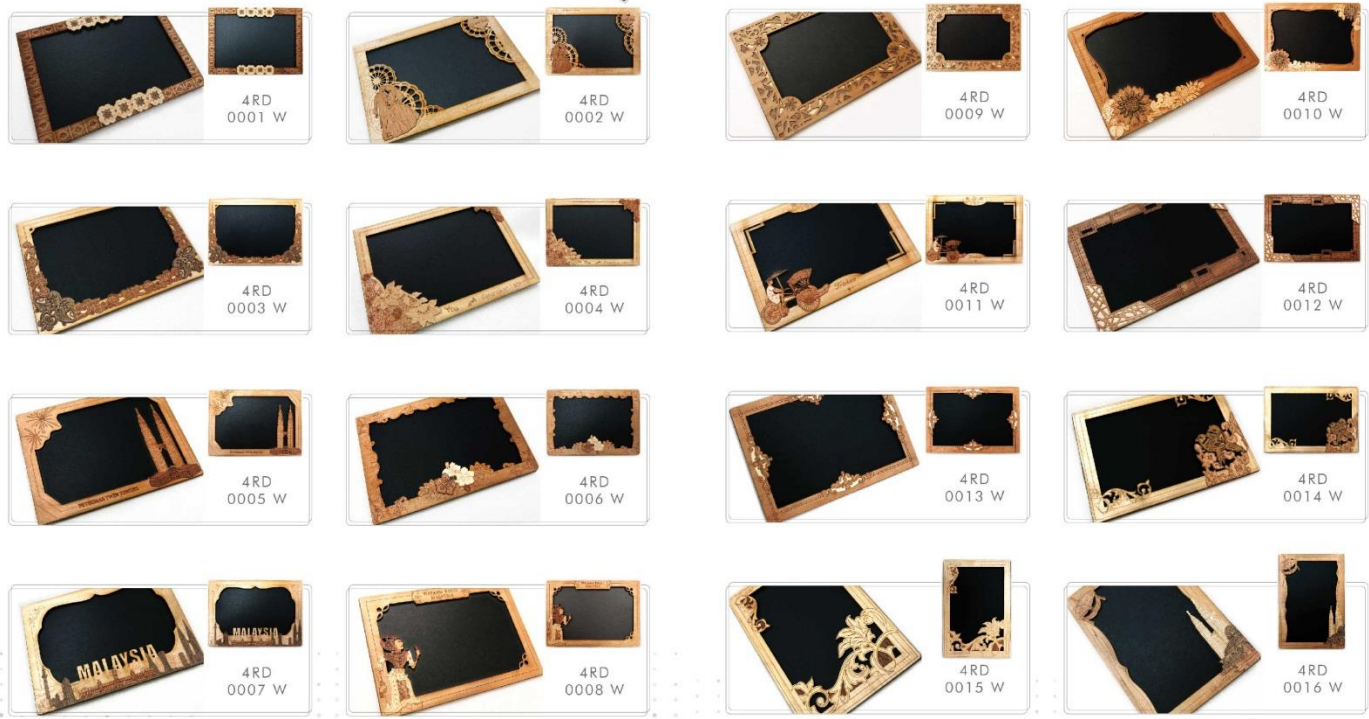

ADD RM6.00 FOR LOGO & WORDING
ADD RM4.00 FOR WORDING ONLY

CLIP BOOKMARK

RM9.00

SIZES :
• Approx 6cm x 7.5 cm / 6.4 cm x 6.4 cm

CUSTOM MADE DESIGN

ARKZ Retirement Condo Wall Deco

CALL FOR PRICE

CUSTOMISED WALL DECO